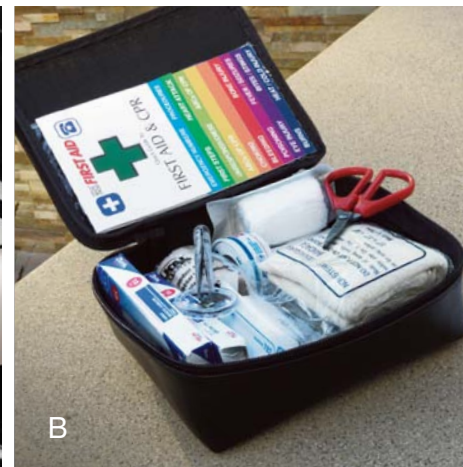

Interior Accessories

Ashtray Cup (A) This convenient, self-contained ashtray cup fits snugly inside your cupholder.

- Hinged lid helps minimize odors and flyaway ash
- Easy to empty and clean

First Aid Kit (B) Be prepared for life's little emergencies.

- Soft-sided kit includes insect sting pads, bandages, scissors, two emergency blankets and more
- VELCRO® brand mounting strips help the kit remain firmly in place

Emergency Assistance Kit (C) Don't let small issues stop you in your tracks.

- Kit includes booster cables, stainless steel multi-purpose tool, survival blanket, gloves, flashlight, tire pressure gauge and bungee cord
- Reflective warning triangle and trim on kit exterior help alert other drivers to your vehicle

toyota.com/accessories

A

B

C