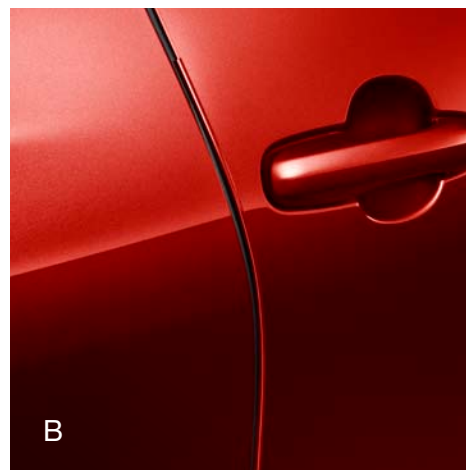

Exterior Accessories

Cargo Cross Bars (A) Take along all kinds of cargo with Genuine Toyota Cross Bars.

- Provides up to 100 lb. of cargo capacity (when evenly distributed across both bars)
- Aerodynamically styled with a durable, weather-resistant finish

Door Edge Guards (B) Help prevent door edge dings and chipped paint with this protective finishing touch.

- Thermoplastic-coated stainless steel is precisely matched to the exterior finish
- Compression-fitted to door edge contours
- Blend seamlessly to complement exterior styling

Alloy Wheel Locks (C) Precisely machined, weight-balanced alloy wheel locks offer added protection for your wheels and tires.

- Triple nickel chrome plating helps ensure superior corrosion protection and a lasting shine

toyota.com/accessories